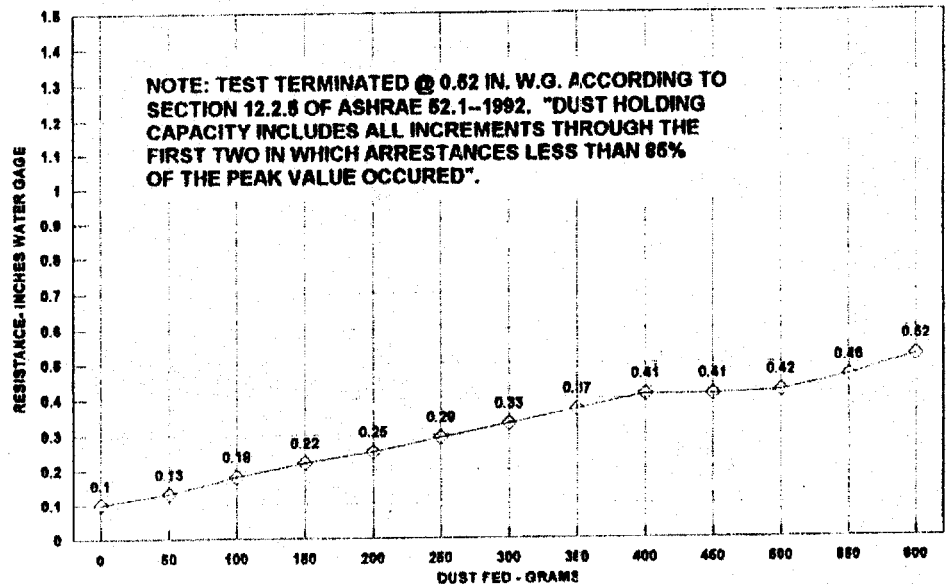

DUST FED -VS- RESISTANCE DUST INCREMENT - 80 GRAINS ASHRAE