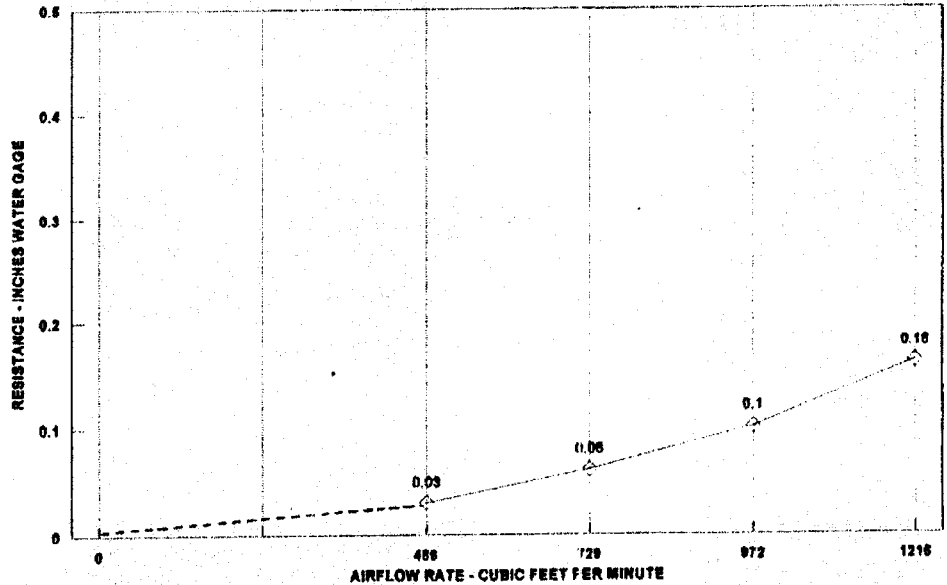

## ASHRAE TEST STANDARD 52.1-1992 AIR FILTER PERFORMANCE CURVES

REPORT NO. 9498

TEST NO. 1

SHEET NO. 2

STATICALLY  
TESTED  
DEVICES

### CLEAN DEVICE AIRFLOW -VS- RESISTANCE